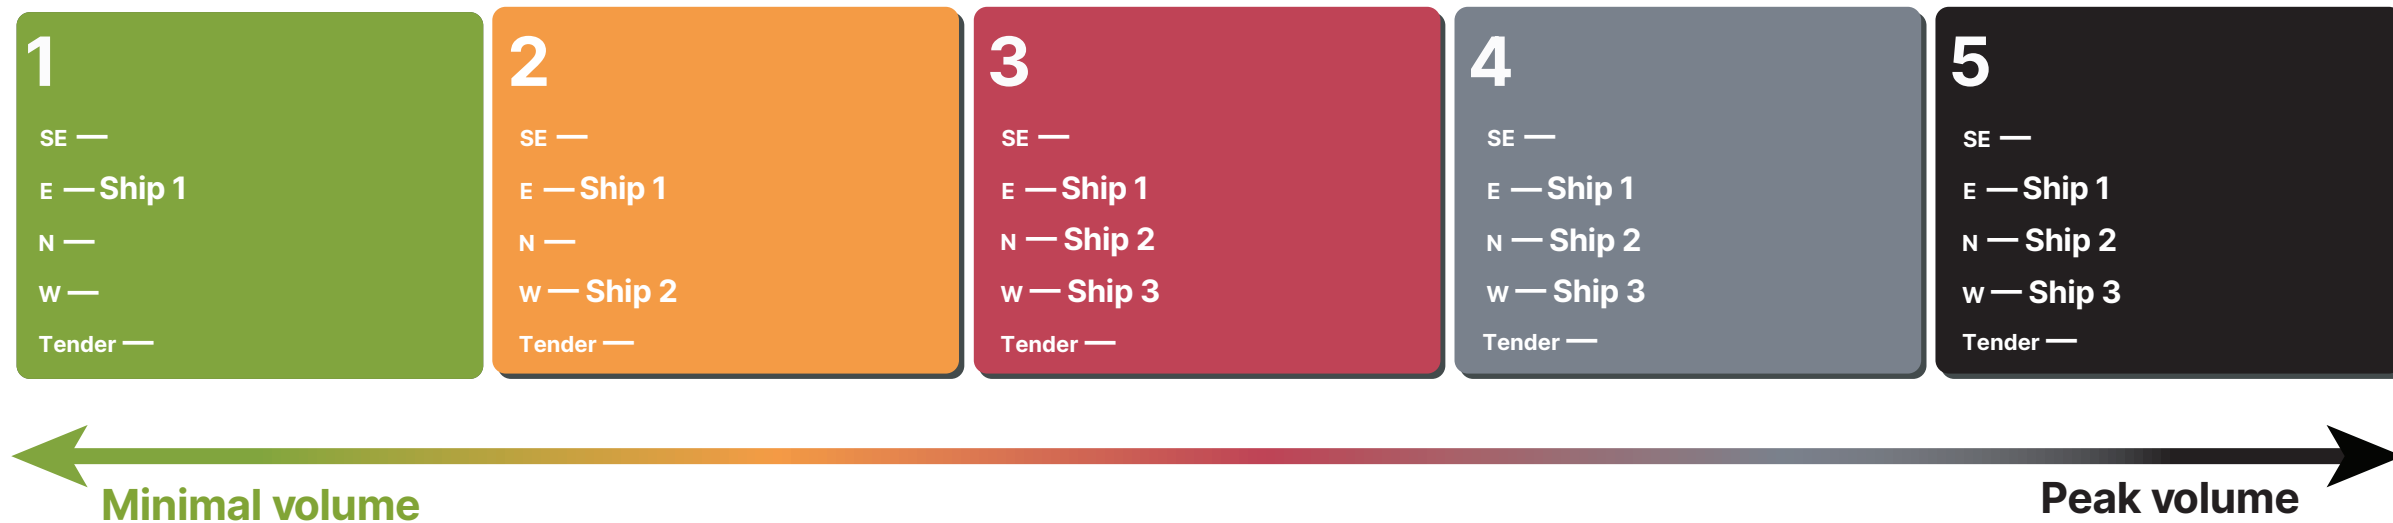

2026 Canada Place cruise ship calendar

Colour thresholds	Berths
Green threshold (minimal volume)	E East berth
Yellow threshold (low volume)	N North berth
Red threshold (moderate volume)	W West berth
Grey threshold (high volume)	SE South east berth
Black threshold (peak volume)	Tender Tendering operations

February 2026

Sun	Mon	Tues	Wed	Thu	Fri	Sat
1	2	3	4	5	6	7
8	9	10	11	12	13	14
15	16	17	18	19	20	21
22	23	24	25	26 E - Disney Wonder	27	28
		Legend  Minimal volume of guests  High volume E - East berth SE - Southeast berth  Low volume  Peak volume N - North berth Tender - Tendering operations  Moderate volume W - West berth				

Version 1.8 as of March 26, 2026 (Subject to Change)

March 2026

Sun	Mon	Tues	Wed	Thu	Fri	Sat
1	2	3	4	5	6	7
8	9	10	11	12	13	14
15	16	17	18	19	20	21
22	23	24	25	26	27	28
29	30	31				
		Legend <div style="display: flex; justify-content: space-between;"> <div style="width: 30%;"> <p>■ Minimal volume of guests</p> <p>■ Low volume</p> <p>■ Moderate volume</p> </div> <div style="width: 30%;"> <p>■ High volume</p> <p>■ Peak volume</p> </div> <div style="width: 30%;"> <p>E - East berth</p> <p>N - North berth</p> <p>W - West berth</p> </div> <div style="width: 30%;"> <p>SE - Southeast berth</p> <p>Tender - Tendering operations</p> </div> </div>				